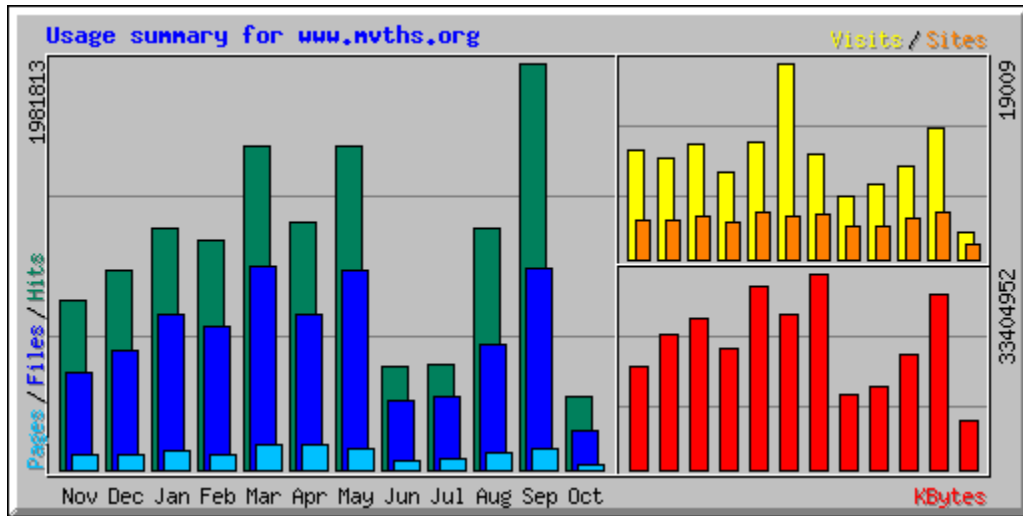

School Web Usage Article

Use the following information to write an article for the school website about the number of hits our school website received last month. As you can see, it was a record month for the school site. Make your article interesting and use graphics. Be creative and make sure you use proper grammar. Send the article using www.mvths.org/cs.

The story that is chosen for the website will receive 20 extra credit points.

Summary by Month										
Month	Daily Avg				Monthly Totals					
	Hits	Files	Pages	Visits	Sites	KBytes	Visits	Pages	Files	Hits
Oct 2009	59626	32273	3360	428	1539	8334367	2573	20163	193641	357761
Sep 2009	66060	32650	3521	425	4645	29660902	12760	105631	979517	1981813
Aug 2009	37923	19651	2662	293	3893	19516723	9107	82528	609189	1175630
Jul 2009	16561	11409	1732	236	3268	14153777	7337	53696	353705	513408
Jun 2009	16839	11349	1534	201	3247	12839741	6031	46021	340487	505188
May 2009	50828	31437	3433	326	4437	33404952	10106	106440	974555	1575693
Apr 2009	40311	25170	4115	633	4136	26368676	19009	123461	755103	1209333
Mar 2009	50989	31988	3782	366	4558	31026535	11361	117250	991651	1580686
Feb 2009	39899	24931	2783	300	3588	20632025	8414	77927	698070	1117172
Jan 2009	37825	24412	2864	358	4232	25626391	11099	88805	756802	1172601
Dec 2008	31359	18818	2486	315	3875	22860355	9785	77077	583379	972146
Nov 2008	27410	15922	2406	352	3791	17658261	10585	72198	477670	822303
Totals						262082705	118167	971197	7713769	12983734