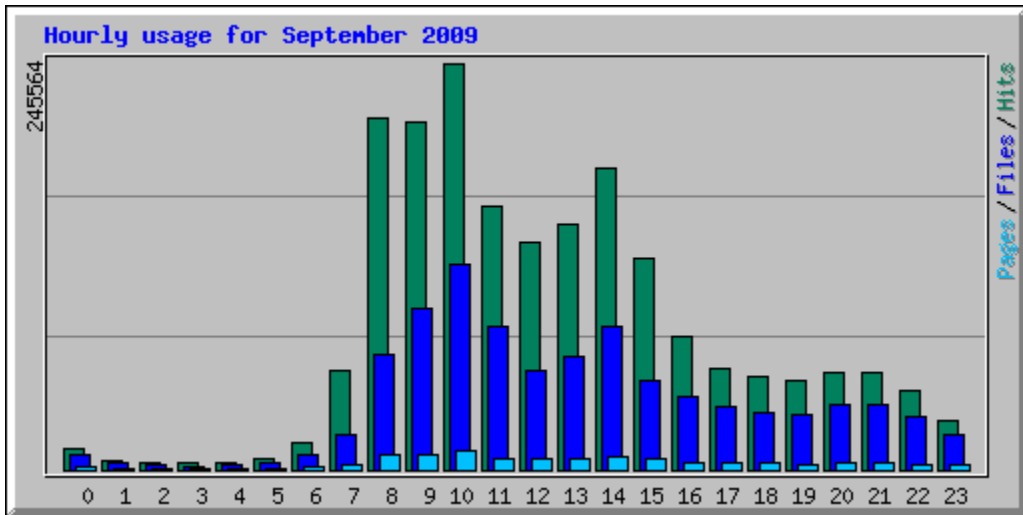

24	94132	4.75%	44736	4.57%	4775	4.52%	471	3.69%	413	8.89%	1176847	3.97%
25	80658	4.07%	41381	4.22%	3881	3.67%	431	3.38%	387	8.33%	1176792	3.97%
26	22783	1.15%	11896	1.21%	1857	1.76%	243	1.90%	265	5.71%	577029	1.95%
27	26204	1.32%	17326	1.77%	1987	1.88%	295	2.31%	278	5.98%	501342	1.69%
28	70235	3.54%	34949	3.57%	3351	3.17%	403	3.16%	340	7.32%	974781	3.29%
29	79284	4.00%	41804	4.27%	3767	3.57%	466	3.65%	436	9.39%	1138150	3.84%
30	85554	4.32%	40316	4.12%	4174	3.95%	484	3.79%	391	8.42%	957648	3.23%

Hourly Statistics for September 2009												
Hour	Hits			Files			Pages			KBytes		
	Avg	Total		Avg	Total		Avg	Total		Avg	Total	
0	407	12211	0.62%	292	8764	0.89%	48	1461	1.38%	15880	476414	1.61%
1	180	5408	0.27%	125	3775	0.39%	27	828	0.78%	7724	231709	0.78%
2	128	3854	0.19%	91	2731	0.28%	26	808	0.76%	5635	169061	0.57%
3	128	3860	0.19%	75	2255	0.23%	21	648	0.61%	4827	144814	0.49%
4	142	4267	0.22%	90	2700	0.28%	23	692	0.66%	7075	212239	0.72%
5	206	6209	0.31%	158	4751	0.49%	34	1029	0.97%	7749	232483	0.78%
6	540	16226	0.82%	297	8925	0.91%	46	1387	1.31%	12712	381369	1.29%
7	1987	59610	3.01%	685	20574	2.10%	101	3035	2.87%	22527	675819	2.28%
8	7093	212813	10.74%	2331	69951	7.14%	301	9034	8.55%	64803	1944099	6.55%
9	7014	210438	10.62%	3234	97035	9.91%	315	9456	8.95%	82341	2470235	8.33%
10	8185	245564	12.39%	4122	123679	12.63%	402	12075	11.43%	119062	3571875	12.04%
11	5321	159655	8.06%	2877	86315	8.81%	239	7172	6.79%	76507	2295199	7.74%
12	4560	136801	6.90%	2014	60421	6.17%	211	6356	6.02%	57320	1719602	5.80%
13	4936	148108	7.47%	2274	68226	6.97%	231	6954	6.58%	62512	1875368	6.32%
14	6050	181525	9.16%	2872	86187	8.80%	277	8325	7.88%	78128	2343843	7.90%
15	4254	127646	6.44%	1797	53928	5.51%	224	6744	6.38%	57402	1722049	5.81%
16	2695	80858	4.08%	1462	43867	4.48%	144	4336	4.10%	40576	1217279	4.10%
17	2055	61666	3.11%	1250	37522	3.83%	131	3956	3.75%	43956	1318680	4.45%
18	1859	55784	2.81%	1137	34119	3.48%	124	3722	3.52%	32515	975464	3.29%
19	1799	53993	2.72%	1098	32958	3.36%	118	3556	3.37%	39360	1180786	3.98%