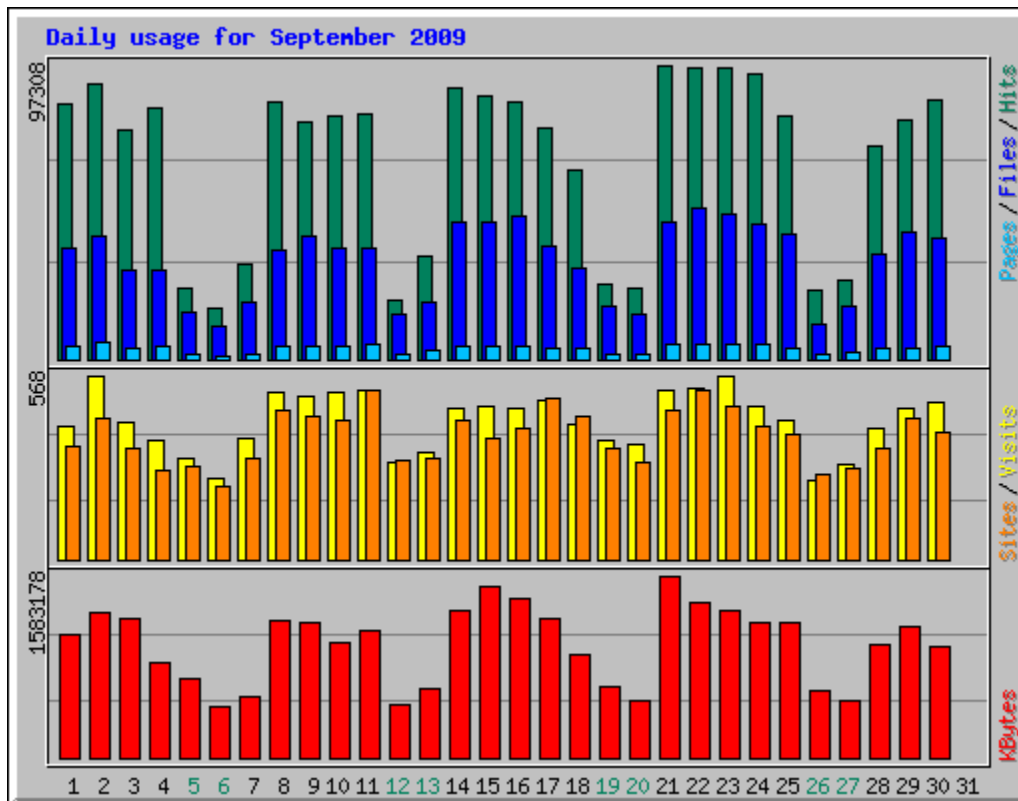

School Web Usage Article

Use the following information to write an article for the school website about the number of hits our school website received last month. As you can see, it was a record month for the school site. Make your article interesting and use graphics. Be creative and make sure you use proper grammar. Send the article using www.mvths.org/cs.

| Monthly Statistics for September 2009 | | |
|--|-----------------|----------------|
| Total Hits | 1981813 | |
| Total Files | 979517 | |
| Total Pages | 105631 | |
| Total Visits | 12760 | |
| Total KBytes | 29660902 | |
| Total Unique Sites | 4645 | |
| Total Unique URLs | 7697 | |
| Total Unique Referrers | 1067 | |
| Total Unique User Agents | 140 | |
| | Avg | Max |
| Hits per Hour | 2752 | 17616 |
| Hits per Day | 66060 | 97308 |
| Files per Day | 32650 | 50111 |
| Pages per Day | 3521 | 5418 |
| Visits per Day | 425 | 568 |
| KBytes per Day | 988697 | 1583178 |
| Hits by Response Code | | |
| Code 200 - OK | 979517 | |
| Code 206 - Partial Content | 5117 | |
| Code 301 - Moved Permanently | 240 | |
| Code 302 - Found | 692 | |
| Code 304 - Not Modified | 982251 | |
| Code 403 - Forbidden | 27 | |
| Code 404 - Not Found | 13949 | |
| Code 405 - Method Not Allowed | 20 | |